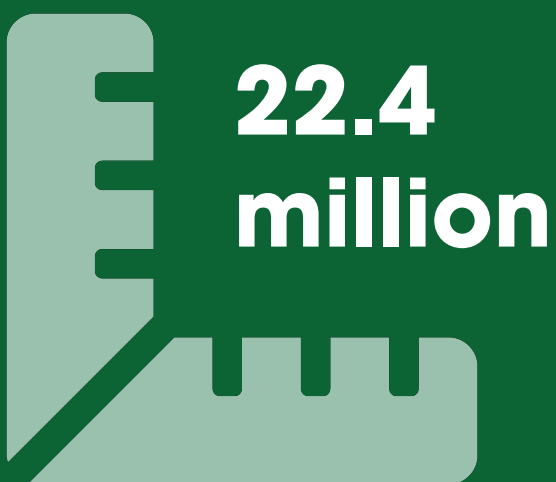

**112,941**  
**LED fixtures**

**7.4**  
**MW**

Total Power  
Consumed  
By LEDs  
Installed

Total kWh  
Saved Per  
Year

**79.8**  
**million**

Total Square Footage

**22.4**  
**million**

**\$9.6** Total Amount  
Saved Per Year  
**million**

**16**

Total Number of Countries