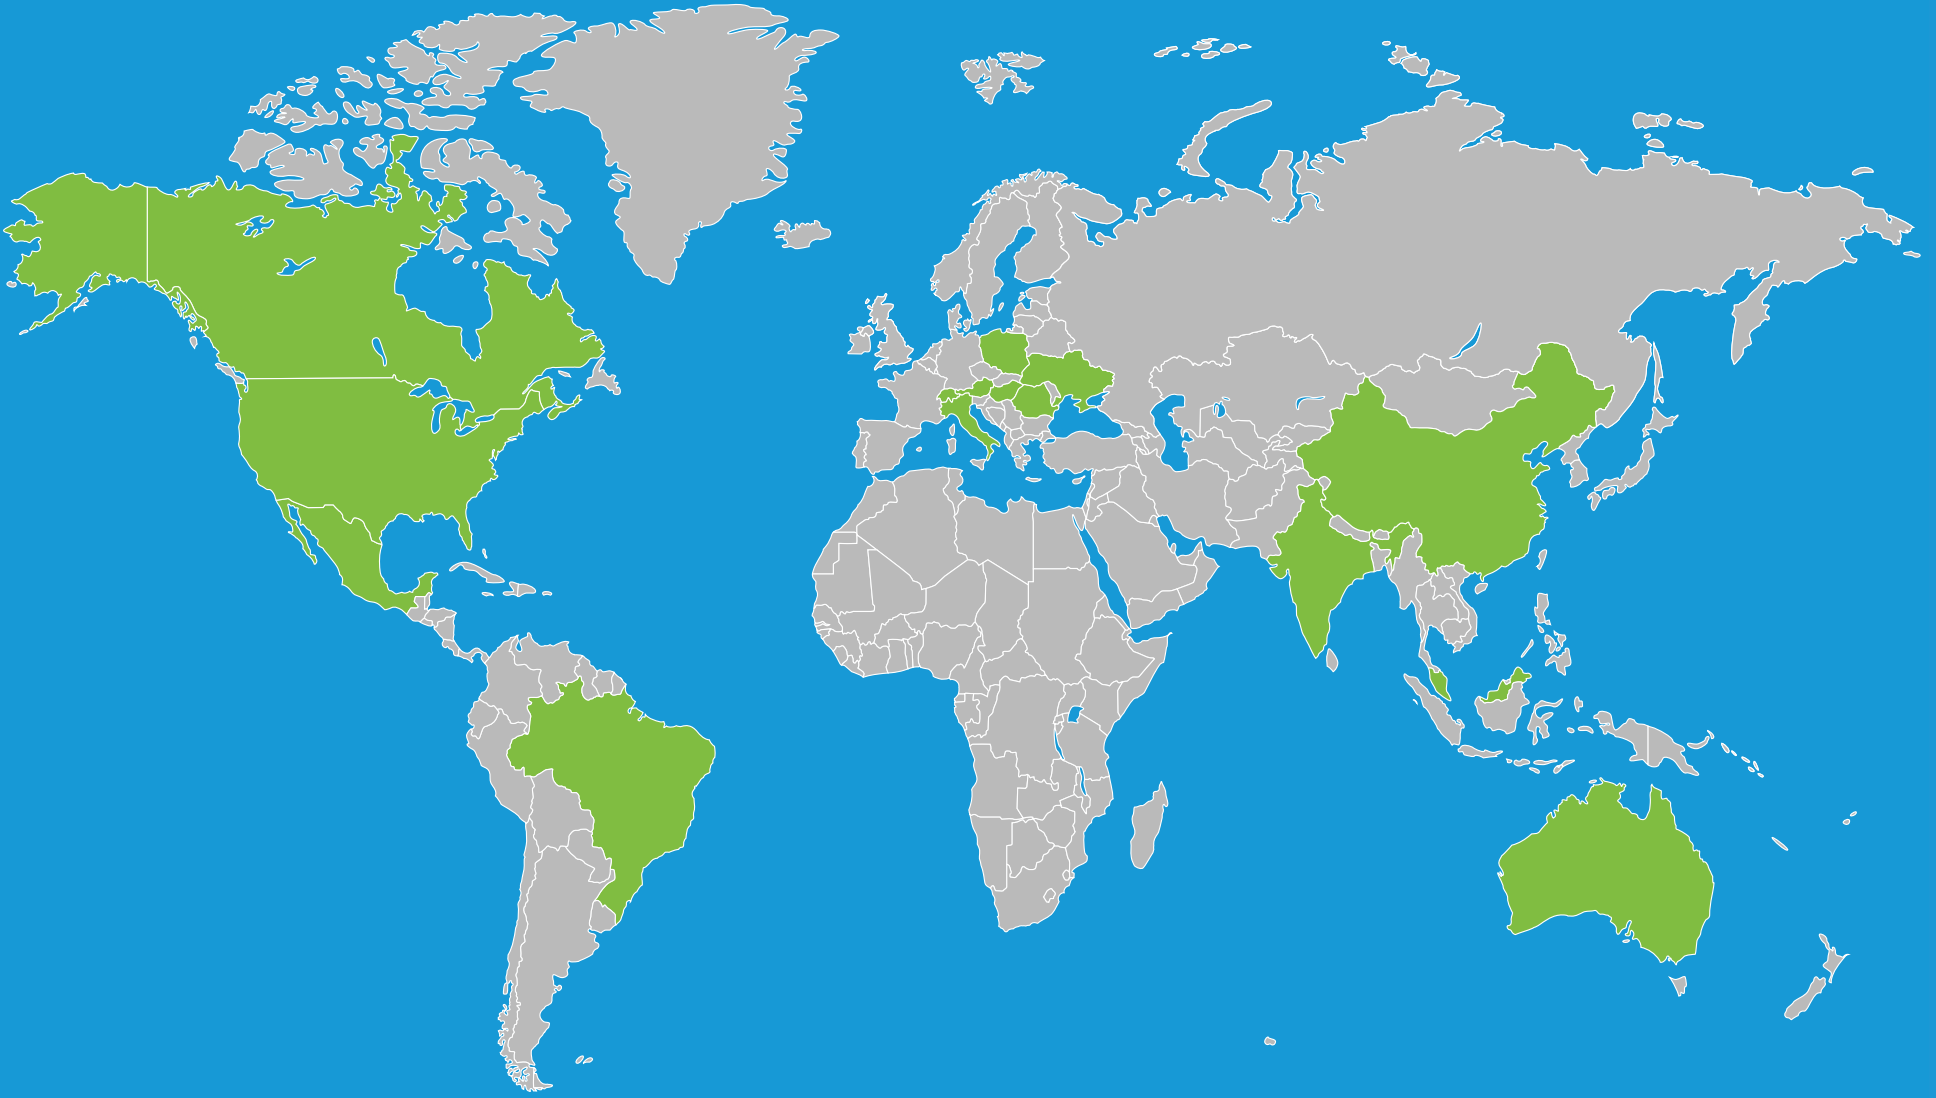

# What Can Flex Lighting Solutions Do For Your Business?

Between 2013 and 2018, Flex installed Flex Lighting Solutions fixtures in a variety of locations worldwide. These installations not only improved overall lighting at Flex sites, they helped reduce our global carbon footprint.

**16**

Total Number of Countries